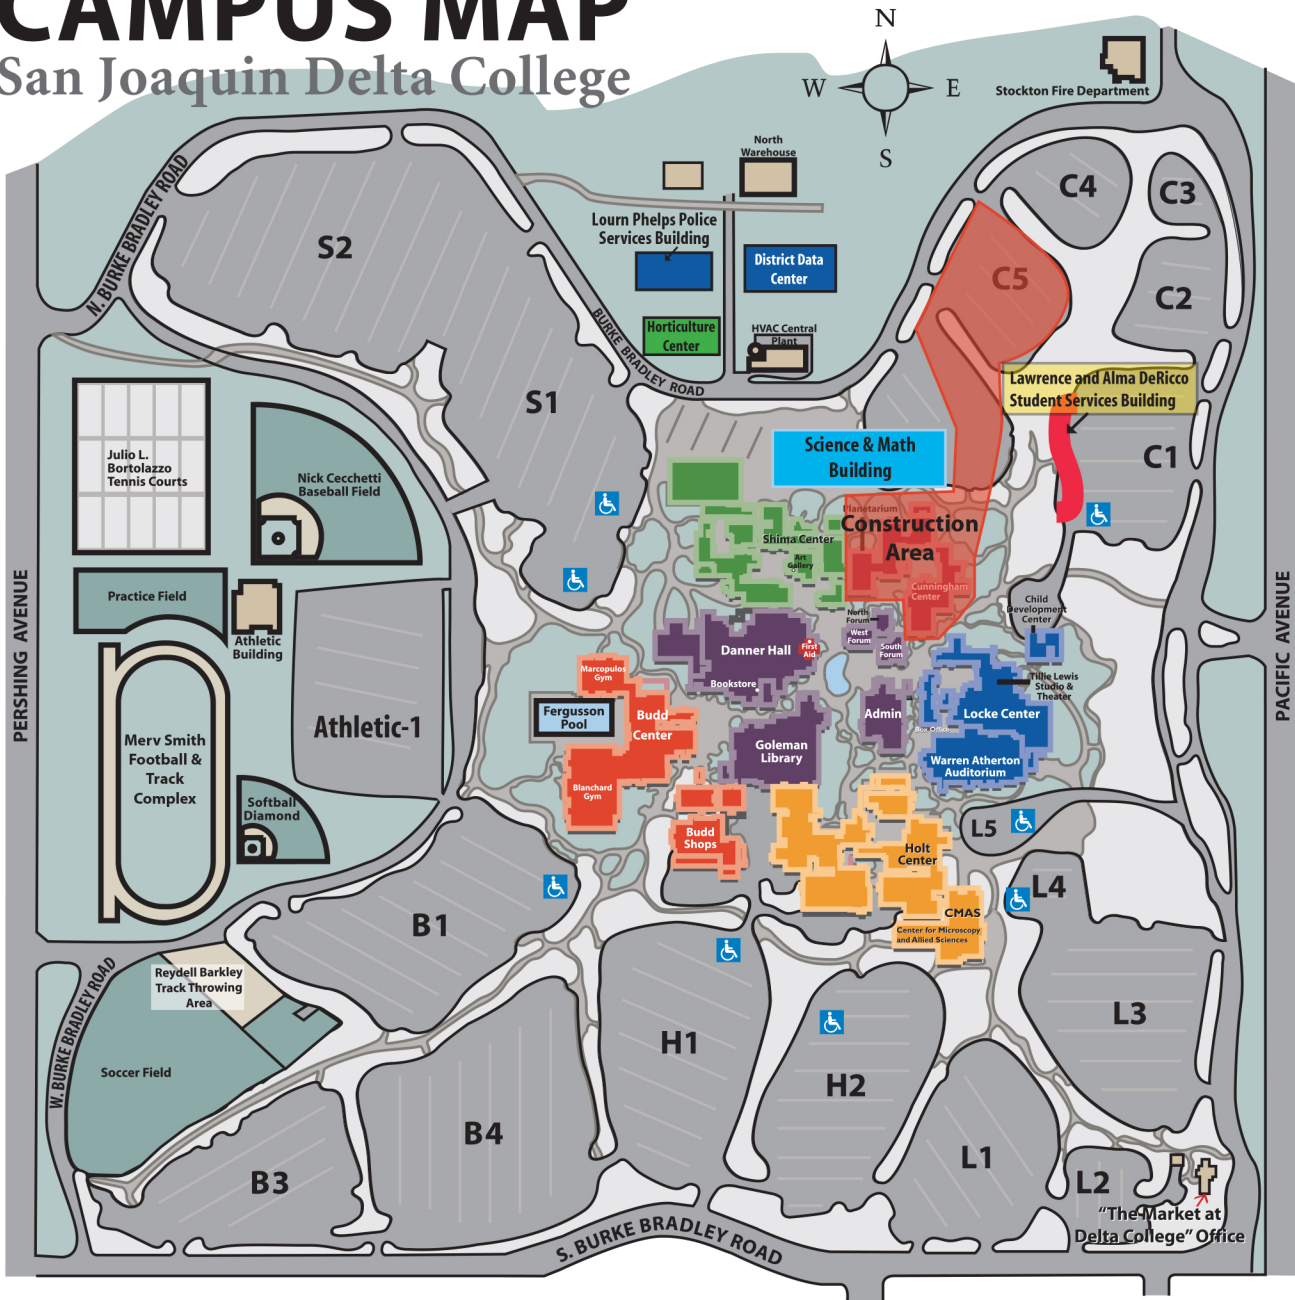

# CAMPUS MAP

## San Joaquin Delta College

MARCH LANE